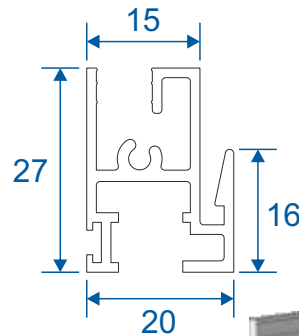

SG42 - Face Fix Sides

SG41 - Reveal Fix Top / Bottom

SG43 - Reveal Fix Sides

Outer Frames - Tilt Back

SG44 - Face Fix Top / Bottom

SG46 - Face Fix Sides

SG45 - Reveal Fix Top / Bottom

SG47 - Reveal Fix Sides

Panel Parts

SG64 - Sides / Top Bar

SG62 - Interlock

SG61 - Handle Interlock

SG63 - Extended Panel

SG87 - Outer Frame Bottom

SG77 - Panel Sides (TB)

SG78 - Top & Bottom (TB)

SG79 - Interlock (TB)

SG80 - Interlock (TB)

Non-Balanced Vertical Slider

Face Fix

Reveal Fix

Balanced Vertical Slider

Face Fix

Reveal Fix