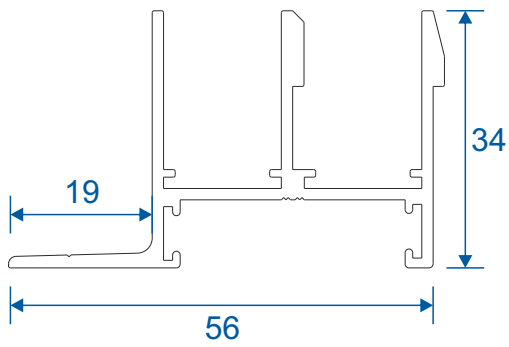

Vertical Slider Secondary

Slim Line Equal Leg Section Guide

Non-Balanced, Balanced & Balanced Tilt Back

DURATION
WINDOWS

Contents

Parts

Outer Frames - Balanced & Non-Balanced	3
Outer Frames - Tilt Back	4
Panels Parts - All Three Systems	5

Sections

Non-Balanced V/S - Face & Reveal Fixed	6
Balanced V/S - Face & Reveal Fixed	7
Tilt Back V/S - Face Fixed	8
Tilt Back V/S - Reveal Fixed	9

Outer Frames - Balanced & Non Balanced

SG40 - Face Fix Top / Bottom

SG42 - Face Fix Sides

SG41 - Reveal Fix Top / Bottom

SG43 - Reveal Fix Sides

Outer Frames - Tilt Back

SG44 - Face Fix Top / Bottom

SG46 - Face Fix Sides

SG45 - Reveal Fix Top / Bottom

SG47 - Reveal Fix Sides

Panel Parts

SG64 - Sides / Top Bar

SG62 - Interlock

SG61 - Handle Interlock

SG63 - Extended Panel

SG87 - Outer Frame Bottom

SG77 - Panel Sides (TB)

SG78 - Top & Bottom (TB)