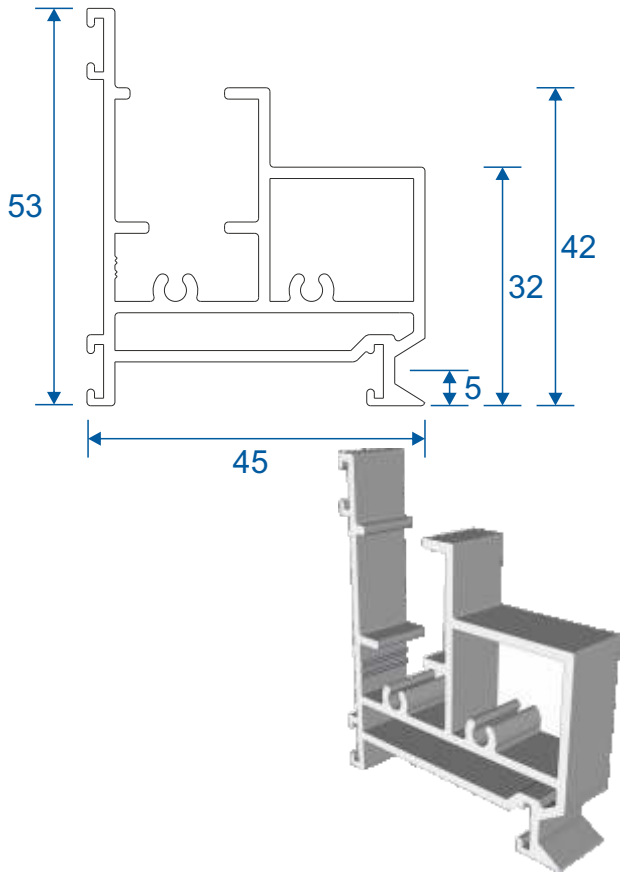

SG42 - Face Fix Sides

SG41 - Reveal Fix Top / Bottom

SG43 - Reveal Fix Sides

Outer Frames - Tilt Back

SG44 - Face Fix Top / Bottom

SG46 - Face Fix Sides

SG45 - Reveal Fix Top / Bottom

SG47 - Reveal Fix Sides

Panel Parts

SG64 - Sides / Top Bar

SG62 - Interlock

SG61 - Handle Interlock

SG63 - Extended Panel

SG87 - Outer Frame Bottom

SG77 - Panel Sides (TB)

SG78 - Top & Bottom (TB)

SG79 - Interlock (TB)

SG80 - Interlock (TB)

Non-Balanced Vertical Slider

Face Fix

Reveal Fix

Balanced Vertical Slider

Face Fix

Reveal Fix