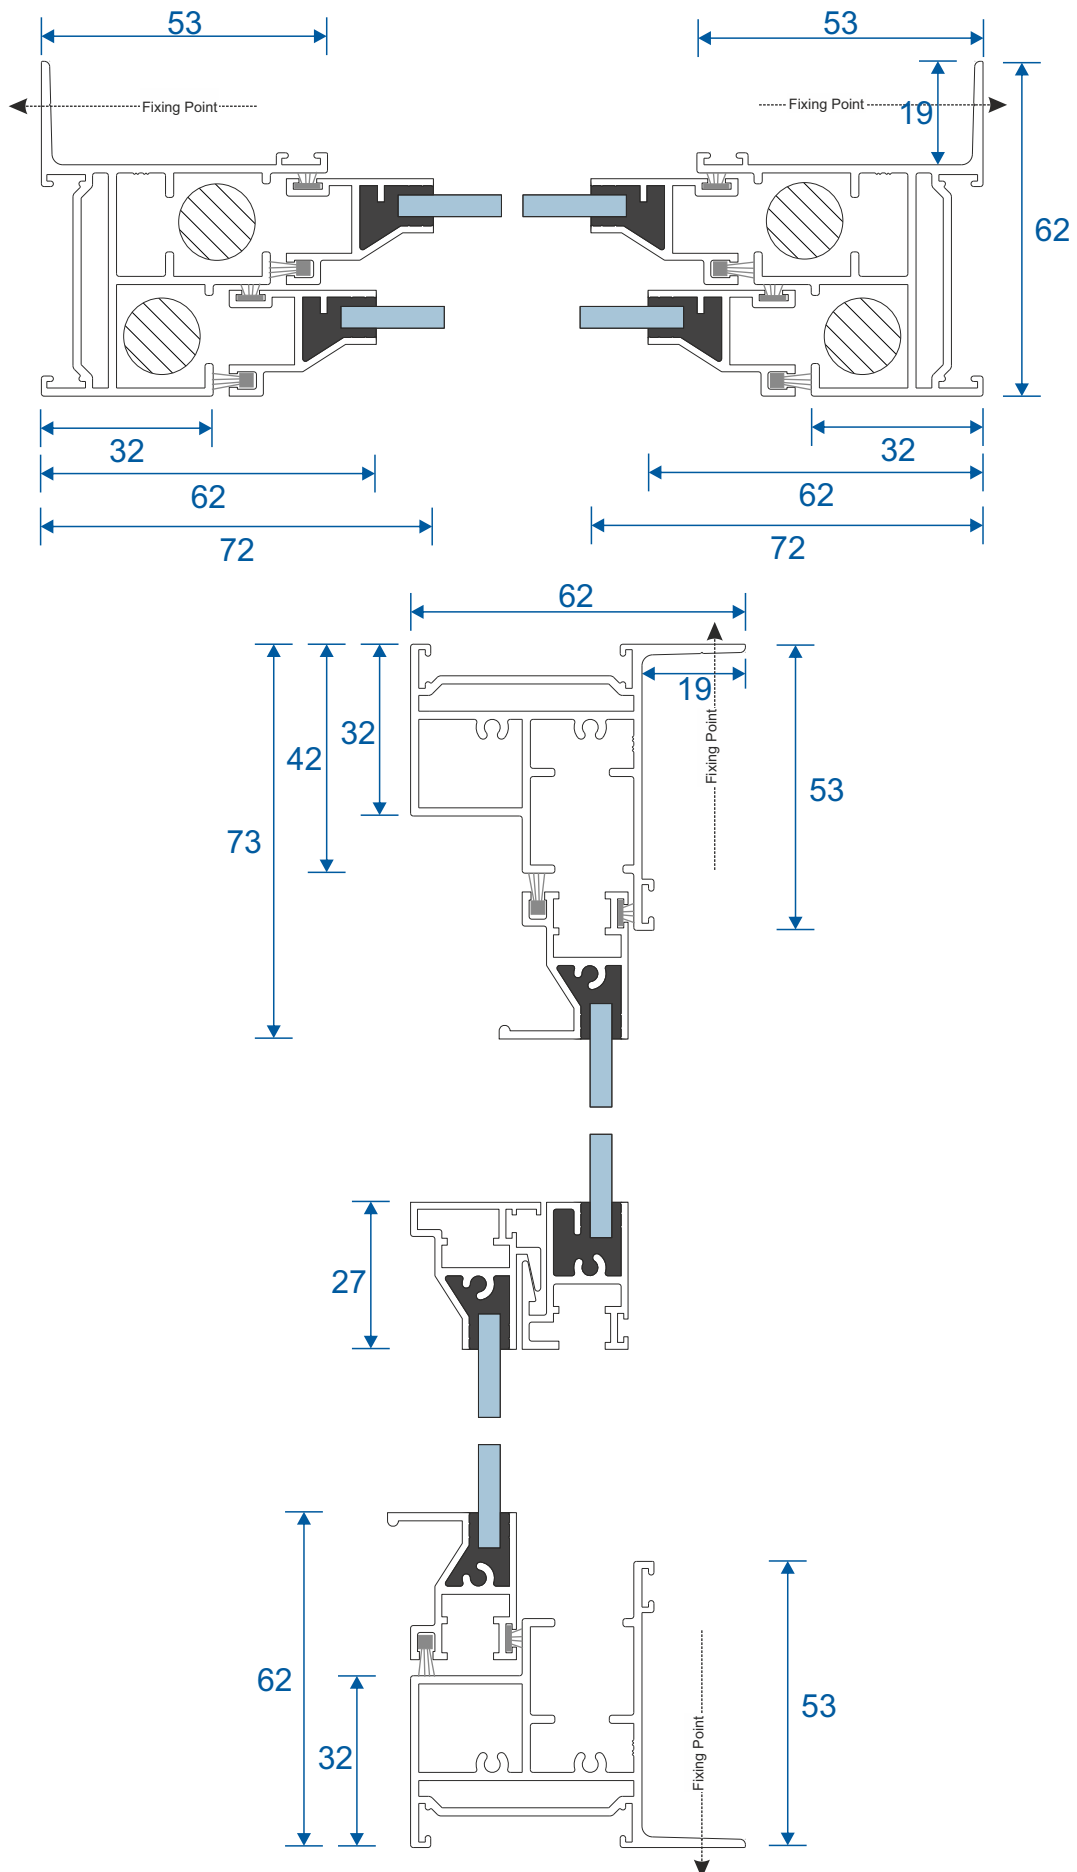

Balanced Tilt Back Vertical Slider

Reveal Fix