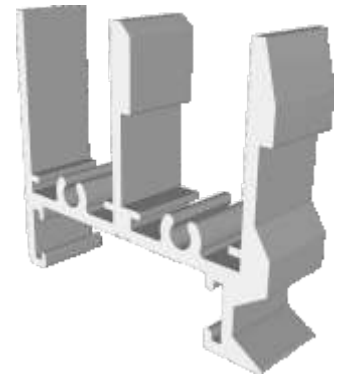

Vertical Slider Secondary

Slim Line Equal Leg Section Guide

Non-Balanced, Balanced & Balanced Tilt Back

DURATION
WINDOWS

Contents

Parts

Outer Frames - Balanced & Non-Balanced	3
Outer Frames - Tilt Back	4
Panels Parts - All Three Systems	5

Sections

Non-Balanced V/S - Face & Reveal Fixed	6
Balanced V/S - Face & Reveal Fixed	7
Tilt Back V/S - Face Fixed	8
Tilt Back V/S - Reveal Fixed	9

Outer Frames - Balanced & Non Balanced

SG40 - Face Fix Top / Bottom

SG42 - Face Fix Sides

SG41 - Reveal Fix Top / Bottom

SG43 - Reveal Fix Sides

Outer Frames - Tilt Back

SG44 - Face Fix Top / Bottom

SG46 - Face Fix Sides

SG45 - Reveal Fix Top / Bottom

SG47 - Reveal Fix Sides

Panel Parts

SG64 - Sides / Top Bar

SG62 - Interlock

SG61 - Handle Interlock

SG63 - Extended Panel

SG87 - Outer Frame Bottom

SG77 - Panel Sides (TB)

SG78 - Top & Bottom (TB)