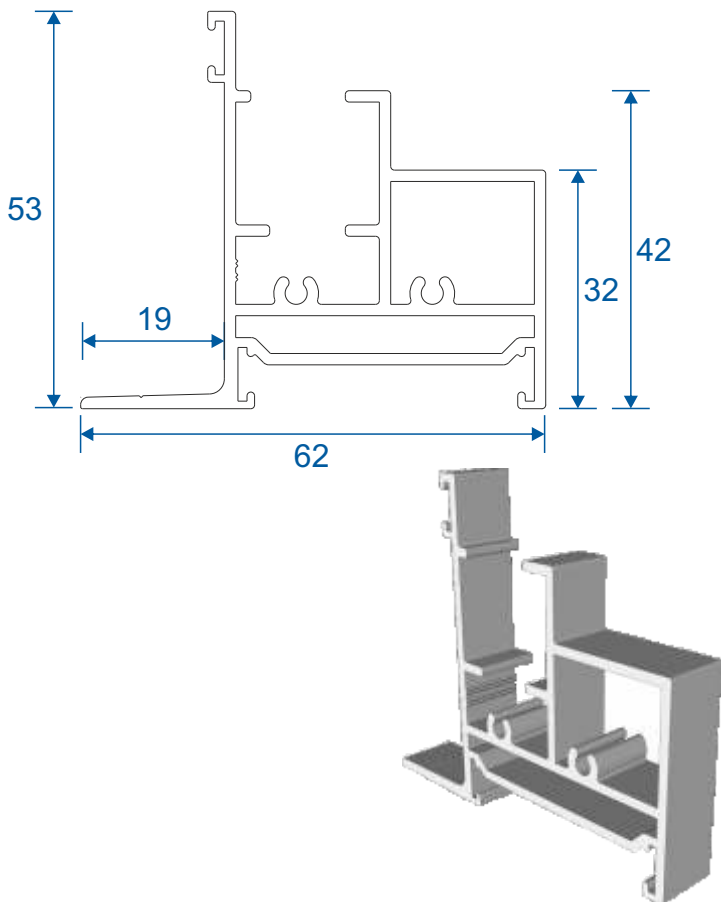

SG42 - Face Fix Sides

SG41 - Reveal Fix Top / Bottom

SG43 - Reveal Fix Sides

Outer Frames - Tilt Back

SG44 - Face Fix Top / Bottom

SG46 - Face Fix Sides

SG45 - Reveal Fix Top / Bottom

SG47 - Reveal Fix Sides

Panel Parts

SG64 - Sides / Top Bar

SG62 - Interlock

SG61 - Handle Interlock

SG63 - Extended Panel

SG87 - Outer Frame Bottom

SG77 - Panel Sides (TB)

SG78 - Top & Bottom (TB)

SG79 - Interlock (TB)

SG80 - Interlock (TB)

Non-Balanced Vertical Slider

Face Fix

Reveal Fix

Balanced Vertical Slider

Face Fix

Reveal Fix