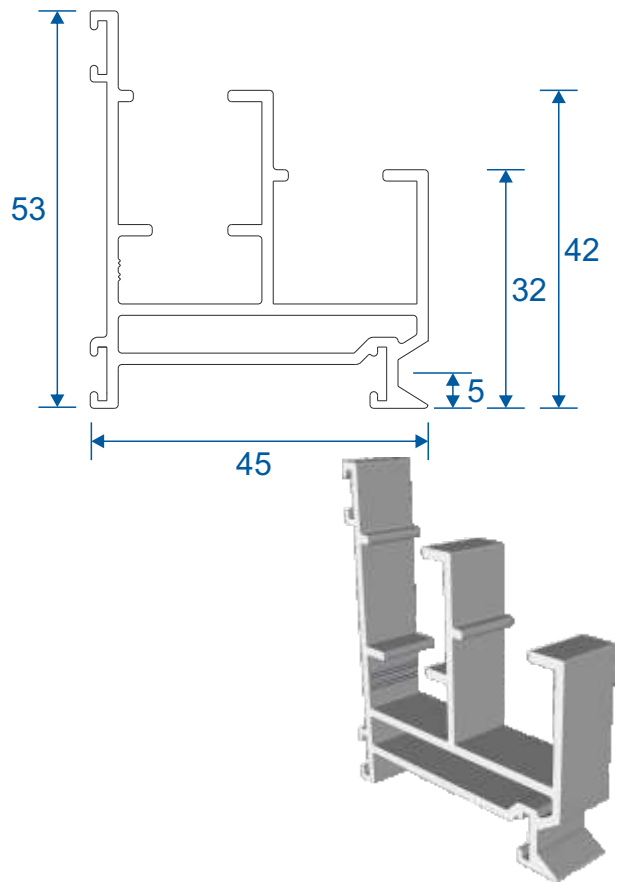

Sections

Non-Balanced V/S - Face & Reveal Fixed	6
Balanced V/S - Face & Reveal Fixed	7
Tilt Back V/S - Face Fixed	8
Tilt Back V/S - Reveal Fixed	9

Outer Frames - Balanced & Non Balanced

SG40 - Face Fix Top / Bottom

SG42 - Face Fix Sides

SG41 - Reveal Fix Top / Bottom

SG43 - Reveal Fix Sides

Outer Frames - Tilt Back

SG44 - Face Fix Top / Bottom

SG46 - Face Fix Sides

SG45 - Reveal Fix Top / Bottom

SG47 - Reveal Fix Sides

Panel Parts

SG64 - Sides / Top Bar

SG62 - Interlock

SG61 - Handle Interlock

SG63 - Extended Panel

SG87 - Outer Frame Bottom

SG77 - Panel Sides (TB)

SG78 - Top & Bottom (TB)

SG79 - Interlock (TB)

SG80 - Interlock (TB)

Non-Balanced Vertical Slider

Face Fix

Reveal Fix

Balanced Vertical Slider

Face Fix

Reveal Fix