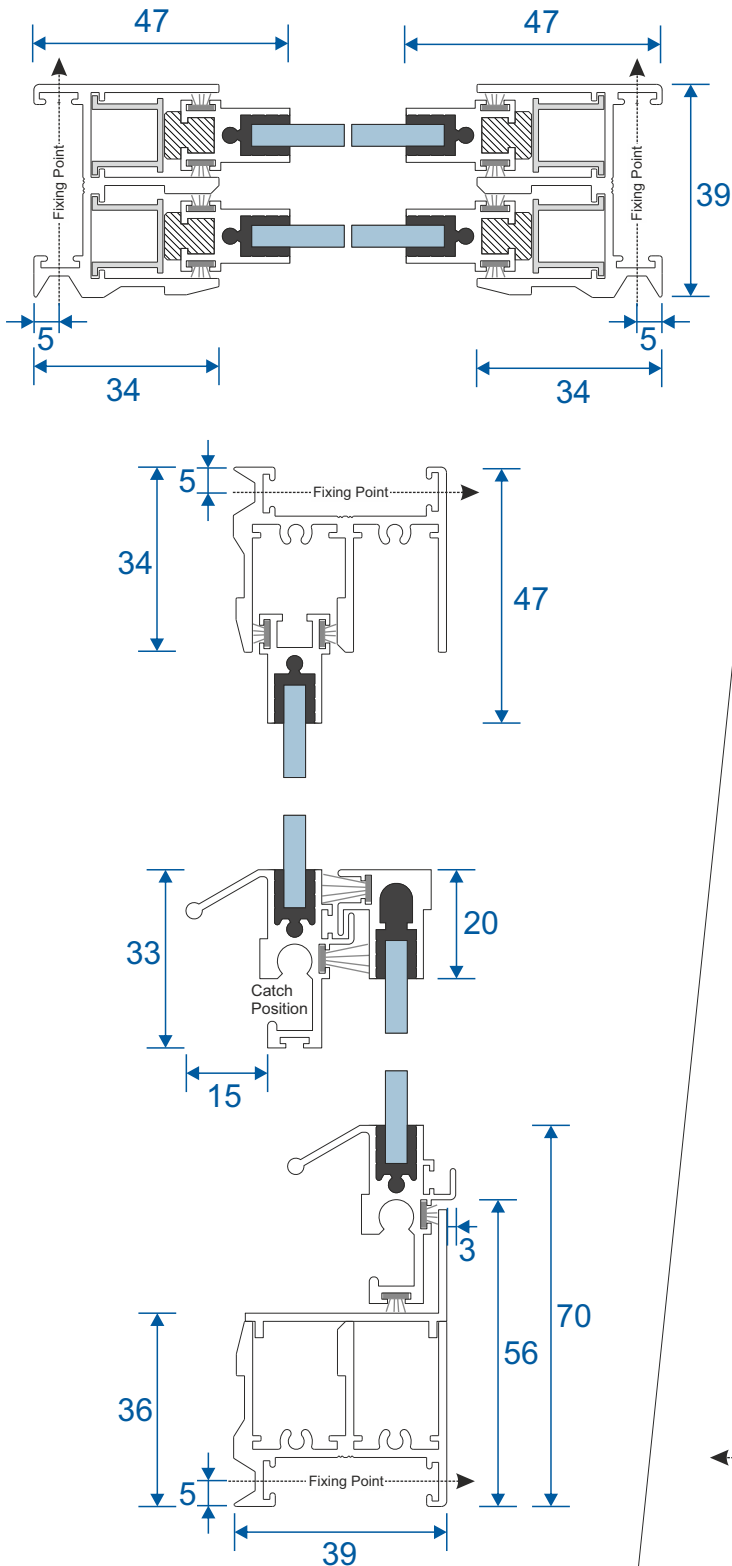

Panel Parts

SG64 - Sides / Top Bar

SG62 - Interlock

SG61 - Handle Interlock

SG63 - Extended Panel

SG87 - Outer Frame Bottom

SG77 - Panel Sides (TB)

SG78 - Top & Bottom (TB)

SG79 - Interlock (TB)

SG80 - Interlock (TB)

Non-Balanced Vertical Slider

Face Fix

Reveal Fix

Balanced Vertical Slider

Face Fix

Reveal Fix