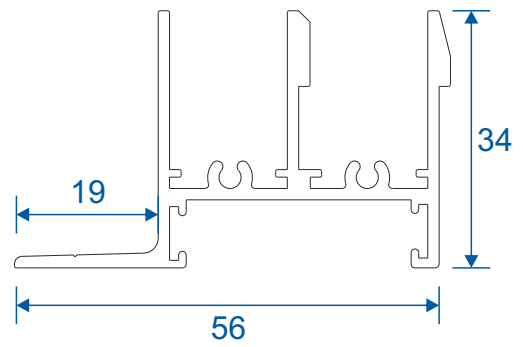

Vertical Slider Secondary

Slim Line Equal Leg Section Guide

Non-Balanced, Balanced & Balanced Tilt Back

DURATION
WINDOWS

Contents

Parts

Outer Frames - Balanced & Non-Balanced	3
Outer Frames - Tilt Back	4
Panels Parts - All Three Systems	5

Sections

Non-Balanced V/S - Face & Reveal Fixed	6
Balanced V/S - Face & Reveal Fixed	7
Tilt Back V/S - Face Fixed	8
Tilt Back V/S - Reveal Fixed	9

Outer Frames - Balanced & Non Balanced

SG40 - Face Fix Top / Bottom

SG42 - Face Fix Sides

SG41 - Reveal Fix Top / Bottom

SG43 - Reveal Fix Sides

Outer Frames - Tilt Back

SG44 - Face Fix Top / Bottom

SG46 - Face Fix Sides

SG45 - Reveal Fix Top / Bottom

SG47 - Reveal Fix Sides