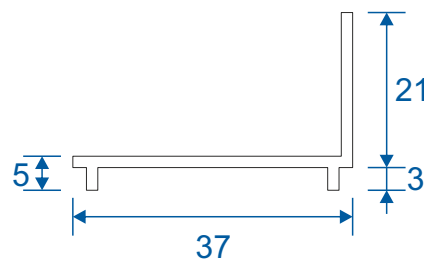

SG42 - Face Fix Sides

SG41 - Reveal Fix Top / Bottom

SG43 - Reveal Fix Sides

Outer Frames - Tilt Back

SG44 - Face Fix Top / Bottom

SG46 - Face Fix Sides

SG45 - Reveal Fix Top / Bottom

SG47 - Reveal Fix Sides

Panel Parts

SG64 - Sides / Top Bar

SG62 - Interlock

SG61 - Handle Interlock

SG63 - Extended Panel

SG87 - Outer Frame Bottom

SG77 - Panel Sides (TB)

SG78 - Top & Bottom (TB)

SG79 - Interlock (TB)

SG80 - Interlock (TB)

Non-Balanced Vertical Slider

Face Fix

Reveal Fix

Balanced Vertical Slider

Face Fix

Reveal Fix