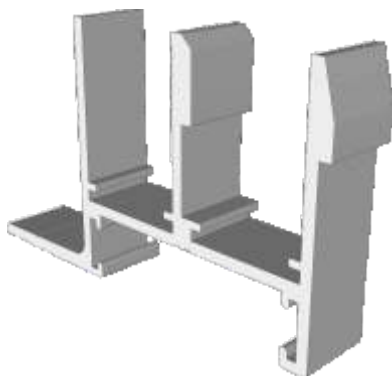

Vertical Slider Secondary

Slim Line Equal Leg Section Guide

Non-Balanced, Balanced & Balanced Tilt Back

DURATION
WINDOWS

Contents

Parts

Outer Frames - Balanced & Non-Balanced	3
Outer Frames - Tilt Back	4
Panels Parts - All Three Systems	5

Sections

Non-Balanced V/S - Face & Reveal Fixed	6
Balanced V/S - Face & Reveal Fixed	7
Tilt Back V/S - Face Fixed	8
Tilt Back V/S - Reveal Fixed	9

Outer Frames - Balanced & Non Balanced

SG40 - Face Fix Top / Bottom

SG42 - Face Fix Sides

SG41 - Reveal Fix Top / Bottom

SG43 - Reveal Fix Sides

Outer Frames - Tilt Back

SG44 - Face Fix Top / Bottom

SG46 - Face Fix Sides

SG45 - Reveal Fix Top / Bottom

SG47 - Reveal Fix Sides

Panel Parts

SG64 - Sides / Top Bar

SG62 - Interlock

SG61 - Handle Interlock

SG63 - Extended Panel

SG87 - Outer Frame Bottom

SG77 - Panel Sides (TB)

SG78 - Top & Bottom (TB)