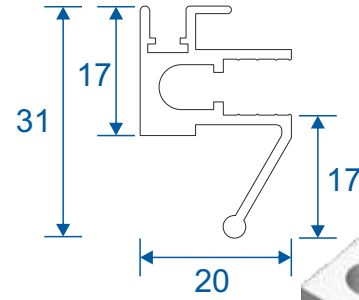

SG42 - Face Fix Sides

SG41 - Reveal Fix Top / Bottom

SG43 - Reveal Fix Sides

Outer Frames - Tilt Back

SG44 - Face Fix Top / Bottom

SG46 - Face Fix Sides

SG45 - Reveal Fix Top / Bottom

SG47 - Reveal Fix Sides

Panel Parts

SG64 - Sides / Top Bar

SG62 - Interlock

SG61 - Handle Interlock

SG63 - Extended Panel

SG87 - Outer Frame Bottom

SG77 - Panel Sides (TB)

SG78 - Top & Bottom (TB)

SG79 - Interlock (TB)

SG80 - Interlock (TB)

Non-Balanced Vertical Slider

Face Fix

Reveal Fix

Balanced Vertical Slider

Face Fix

Reveal Fix