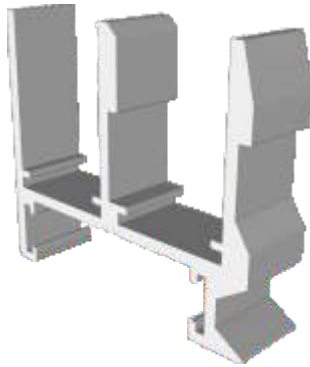

Vertical Slider Secondary

Slim Line Equal Leg Section Guide

Non-Balanced, Balanced & Balanced Tilt Back

DURATION
WINDOWS

Contents

Parts

Outer Frames - Balanced & Non-Balanced	3
Outer Frames - Tilt Back	4
Panels Parts - All Three Systems	5

Sections

Non-Balanced V/S - Face & Reveal Fixed	6
Balanced V/S - Face & Reveal Fixed	7
Tilt Back V/S - Face Fixed	8
Tilt Back V/S - Reveal Fixed	9

Outer Frames - Balanced & Non Balanced

SG40 - Face Fix Top / Bottom

SG42 - Face Fix Sides

SG41 - Reveal Fix Top / Bottom

SG43 - Reveal Fix Sides

Outer Frames - Tilt Back

SG44 - Face Fix Top / Bottom

SG46 - Face Fix Sides

SG45 - Reveal Fix Top / Bottom

SG47 - Reveal Fix Sides

Panel Parts

SG64 - Sides / Top Bar

SG62 - Interlock

SG61 - Handle Interlock

SG63 - Extended Panel

SG87 - Outer Frame Bottom

SG77 - Panel Sides (TB)

SG78 - Top & Bottom (TB)