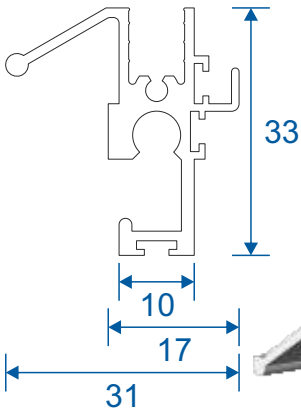

SG42 - Face Fix Sides

SG41 - Reveal Fix Top / Bottom

SG43 - Reveal Fix Sides

Outer Frames - Tilt Back

SG44 - Face Fix Top / Bottom

SG46 - Face Fix Sides

SG45 - Reveal Fix Top / Bottom

SG47 - Reveal Fix Sides

Panel Parts

SG64 - Sides / Top Bar

SG62 - Interlock

SG61 - Handle Interlock

SG63 - Extended Panel

SG87 - Outer Frame Bottom

SG77 - Panel Sides (TB)

SG78 - Top & Bottom (TB)

SG79 - Interlock (TB)

SG80 - Interlock (TB)

Non-Balanced Vertical Slider

Face Fix

Reveal Fix

Balanced Vertical Slider

Face Fix

Reveal Fix