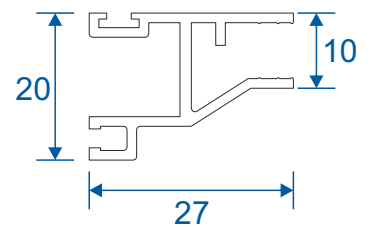

SG42 - Face Fix Sides

SG41 - Reveal Fix Top / Bottom

SG43 - Reveal Fix Sides

Outer Frames - Tilt Back

SG44 - Face Fix Top / Bottom

SG46 - Face Fix Sides

SG45 - Reveal Fix Top / Bottom

SG47 - Reveal Fix Sides

Panel Parts

SG64 - Sides / Top Bar

SG62 - Interlock

SG61 - Handle Interlock

SG63 - Extended Panel

SG87 - Outer Frame Bottom

SG77 - Panel Sides (TB)

SG78 - Top & Bottom (TB)

SG79 - Interlock (TB)

SG80 - Interlock (TB)

Non-Balanced Vertical Slider

Face Fix

Reveal Fix

Balanced Vertical Slider

Face Fix

Reveal Fix