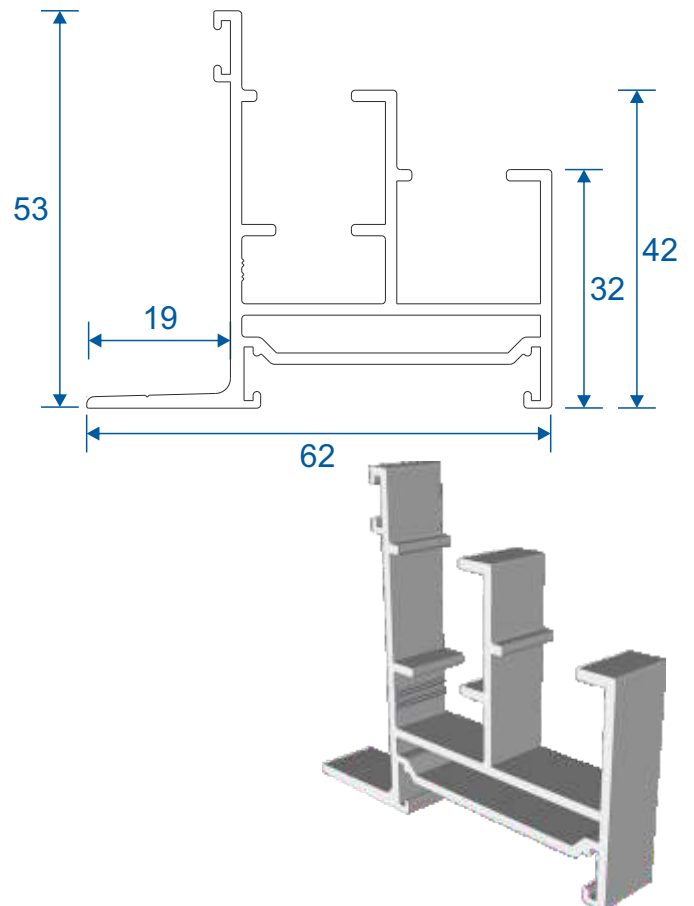

Sections

Non-Balanced V/S - Face & Reveal Fixed	6
Balanced V/S - Face & Reveal Fixed	7
Tilt Back V/S - Face Fixed	8
Tilt Back V/S - Reveal Fixed	9

Outer Frames - Balanced & Non Balanced

SG40 - Face Fix Top / Bottom

SG42 - Face Fix Sides

SG41 - Reveal Fix Top / Bottom

SG43 - Reveal Fix Sides

Outer Frames - Tilt Back

SG44 - Face Fix Top / Bottom

SG46 - Face Fix Sides

SG45 - Reveal Fix Top / Bottom

SG47 - Reveal Fix Sides

Panel Parts

SG64 - Sides / Top Bar

SG62 - Interlock

SG61 - Handle Interlock

SG63 - Extended Panel

SG87 - Outer Frame Bottom

SG77 - Panel Sides (TB)

SG78 - Top & Bottom (TB)

SG79 - Interlock (TB)

SG80 - Interlock (TB)

Non-Balanced Vertical Slider

Face Fix

Reveal Fix

Balanced Vertical Slider

Face Fix

Reveal Fix