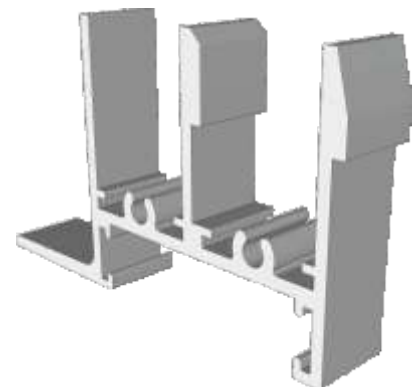

Vertical Slider Secondary

Slim Line Equal Leg Section Guide

Non-Balanced, Balanced & Balanced Tilt Back

DURATION
WINDOWS

Contents

Parts

Outer Frames - Balanced & Non-Balanced	3
Outer Frames - Tilt Back	4
Panels Parts - All Three Systems	5

Sections

Non-Balanced V/S - Face & Reveal Fixed	6
Balanced V/S - Face & Reveal Fixed	7
Tilt Back V/S - Face Fixed	8
Tilt Back V/S - Reveal Fixed	9

Outer Frames - Balanced & Non Balanced

SG40 - Face Fix Top / Bottom

SG42 - Face Fix Sides

SG41 - Reveal Fix Top / Bottom

SG43 - Reveal Fix Sides

Outer Frames - Tilt Back

SG44 - Face Fix Top / Bottom

SG46 - Face Fix Sides

SG45 - Reveal Fix Top / Bottom

SG47 - Reveal Fix Sides

Panel Parts

SG64 - Sides / Top Bar

SG62 - Interlock

SG61 - Handle Interlock

SG63 - Extended Panel

SG87 - Outer Frame Bottom

SG77 - Panel Sides (TB)

SG78 - Top & Bottom (TB)