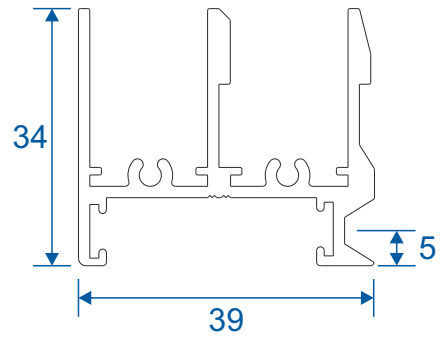

Vertical Slider Secondary

Slim Line Equal Leg Section Guide

Non-Balanced, Balanced & Balanced Tilt Back

DURATION
WINDOWS

Contents

Parts

Outer Frames - Balanced & Non-Balanced	3
Outer Frames - Tilt Back	4
Panels Parts - All Three Systems	5

Sections

Non-Balanced V/S - Face & Reveal Fixed	6
Balanced V/S - Face & Reveal Fixed	7
Tilt Back V/S - Face Fixed	8
Tilt Back V/S - Reveal Fixed	9

Outer Frames - Balanced & Non Balanced

SG40 - Face Fix Top / Bottom

SG42 - Face Fix Sides

SG41 - Reveal Fix Top / Bottom

SG43 - Reveal Fix Sides

Outer Frames - Tilt Back

SG44 - Face Fix Top / Bottom

SG46 - Face Fix Sides

SG45 - Reveal Fix Top / Bottom

SG47 - Reveal Fix Sides

SG79 - Interlock (TB)

SG80 - Interlock (TB)

Non-Balanced Vertical Slider

Face Fix

Reveal Fix

Balanced Vertical Slider

Face Fix

Reveal Fix