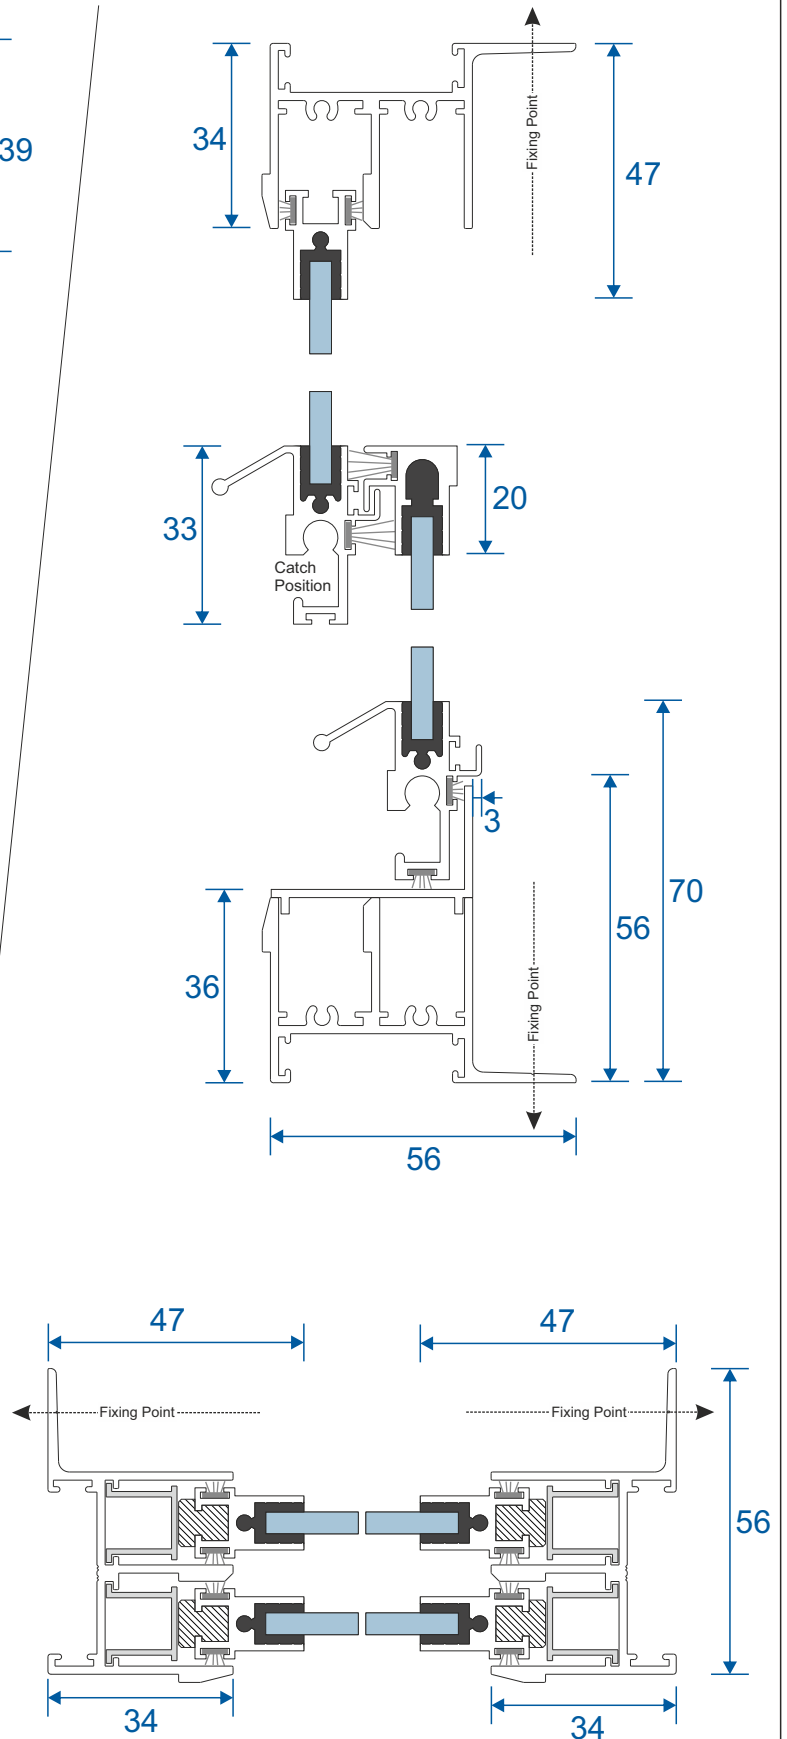

SG42 - Face Fix Sides

SG41 - Reveal Fix Top / Bottom

SG43 - Reveal Fix Sides

Outer Frames - Tilt Back

SG44 - Face Fix Top / Bottom

SG46 - Face Fix Sides

SG45 - Reveal Fix Top / Bottom

SG47 - Reveal Fix Sides

Panel Parts

SG64 - Sides / Top Bar

SG62 - Interlock

SG61 - Handle Interlock

SG63 - Extended Panel

SG87 - Outer Frame Bottom

SG77 - Panel Sides (TB)

SG78 - Top & Bottom (TB)

SG79 - Interlock (TB)

SG80 - Interlock (TB)

Non-Balanced Vertical Slider

Face Fix

Reveal Fix

Balanced Vertical Slider

Face Fix

Reveal Fix