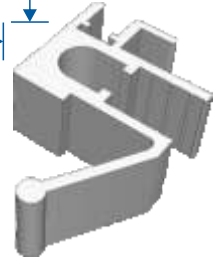

SG42 - Face Fix Sides

SG41 - Reveal Fix Top / Bottom

SG43 - Reveal Fix Sides

Outer Frames - Tilt Back

SG44 - Face Fix Top / Bottom

SG46 - Face Fix Sides

SG45 - Reveal Fix Top / Bottom

SG47 - Reveal Fix Sides

Panel Parts

SG64 - Sides / Top Bar

SG62 - Interlock

SG61 - Handle Interlock

SG63 - Extended Panel

SG87 - Outer Frame Bottom

SG77 - Panel Sides (TB)

SG78 - Top & Bottom (TB)

SG79 - Interlock (TB)

SG80 - Interlock (TB)

Non-Balanced Vertical Slider

Face Fix

Reveal Fix

Balanced Vertical Slider

Face Fix

Reveal Fix