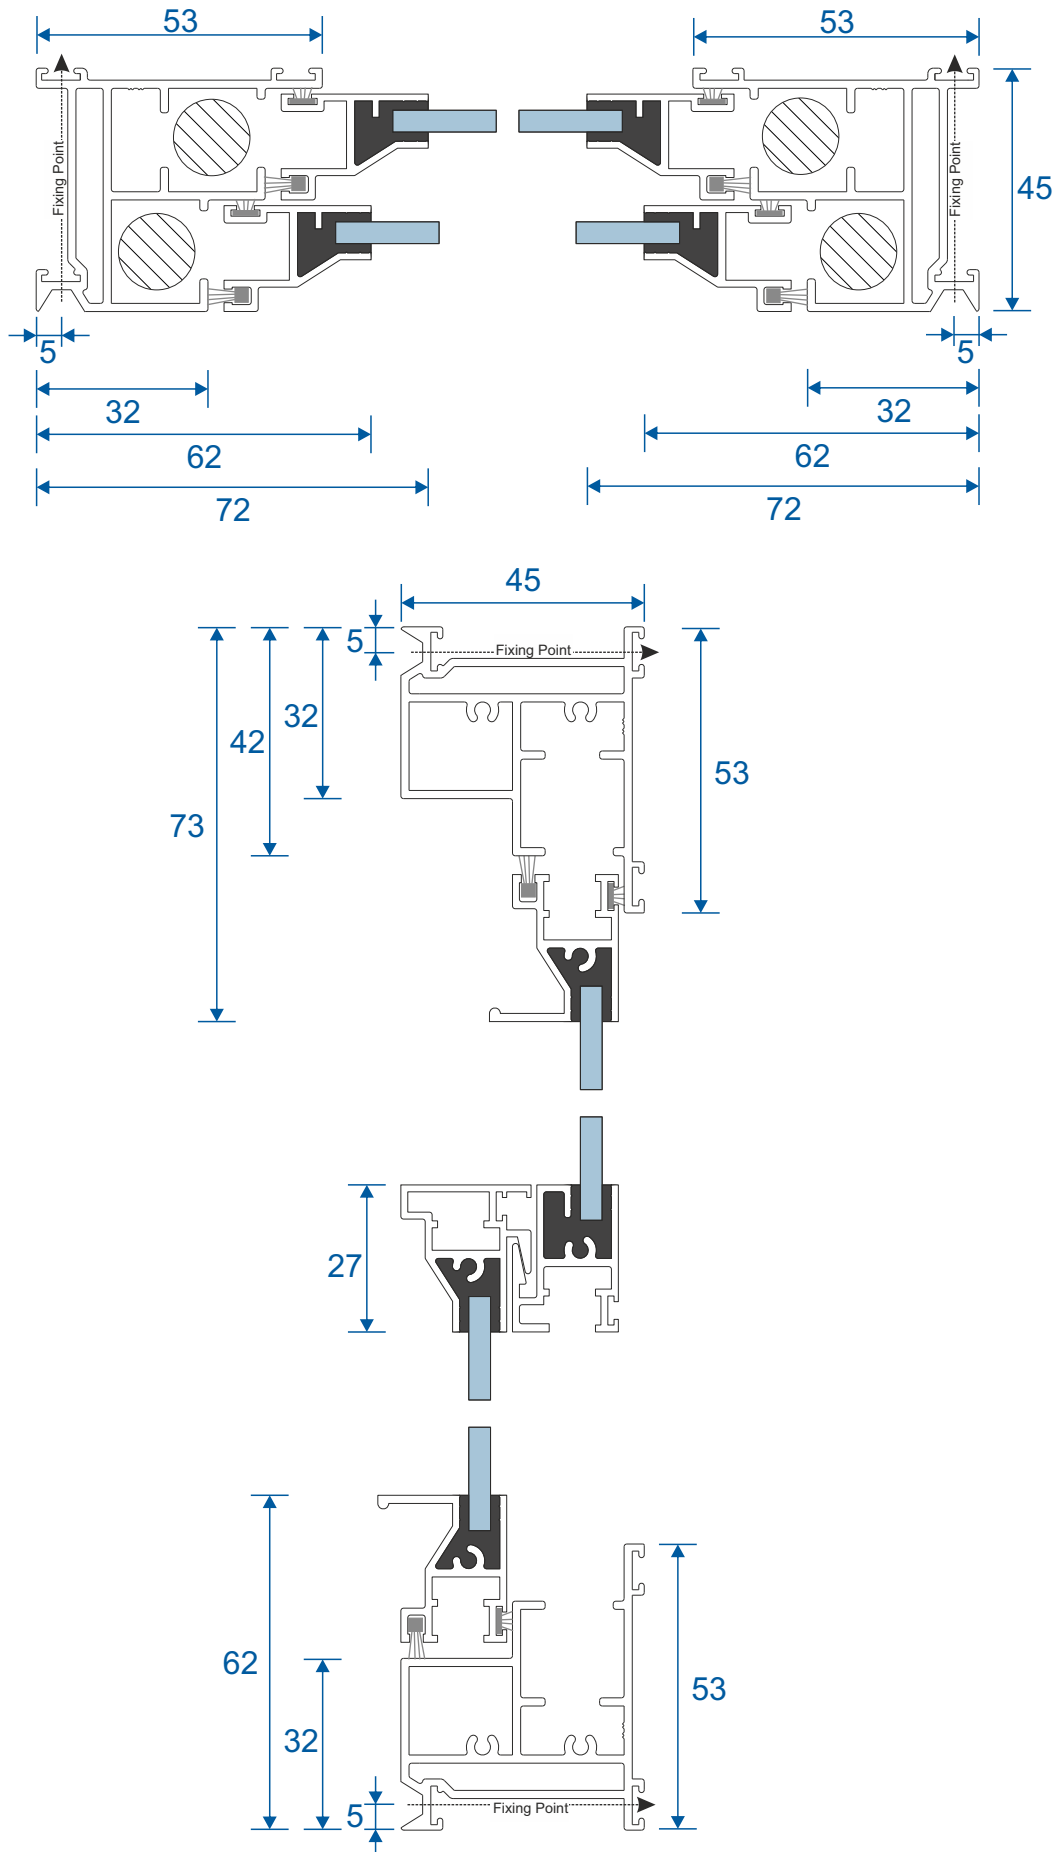

Balanced Tilt Back Vertical Slider

Face Fix