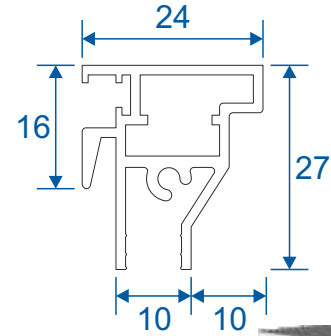

SG42 - Face Fix Sides

SG41 - Reveal Fix Top / Bottom

SG43 - Reveal Fix Sides

Outer Frames - Tilt Back

SG44 - Face Fix Top / Bottom

SG46 - Face Fix Sides

SG45 - Reveal Fix Top / Bottom

SG47 - Reveal Fix Sides

Panel Parts

SG64 - Sides / Top Bar

SG62 - Interlock

SG61 - Handle Interlock

SG63 - Extended Panel

SG87 - Outer Frame Bottom

SG77 - Panel Sides (TB)

SG78 - Top & Bottom (TB)

SG79 - Interlock (TB)

SG80 - Interlock (TB)

Non-Balanced Vertical Slider

Face Fix

Reveal Fix

Balanced Vertical Slider

Face Fix

Reveal Fix