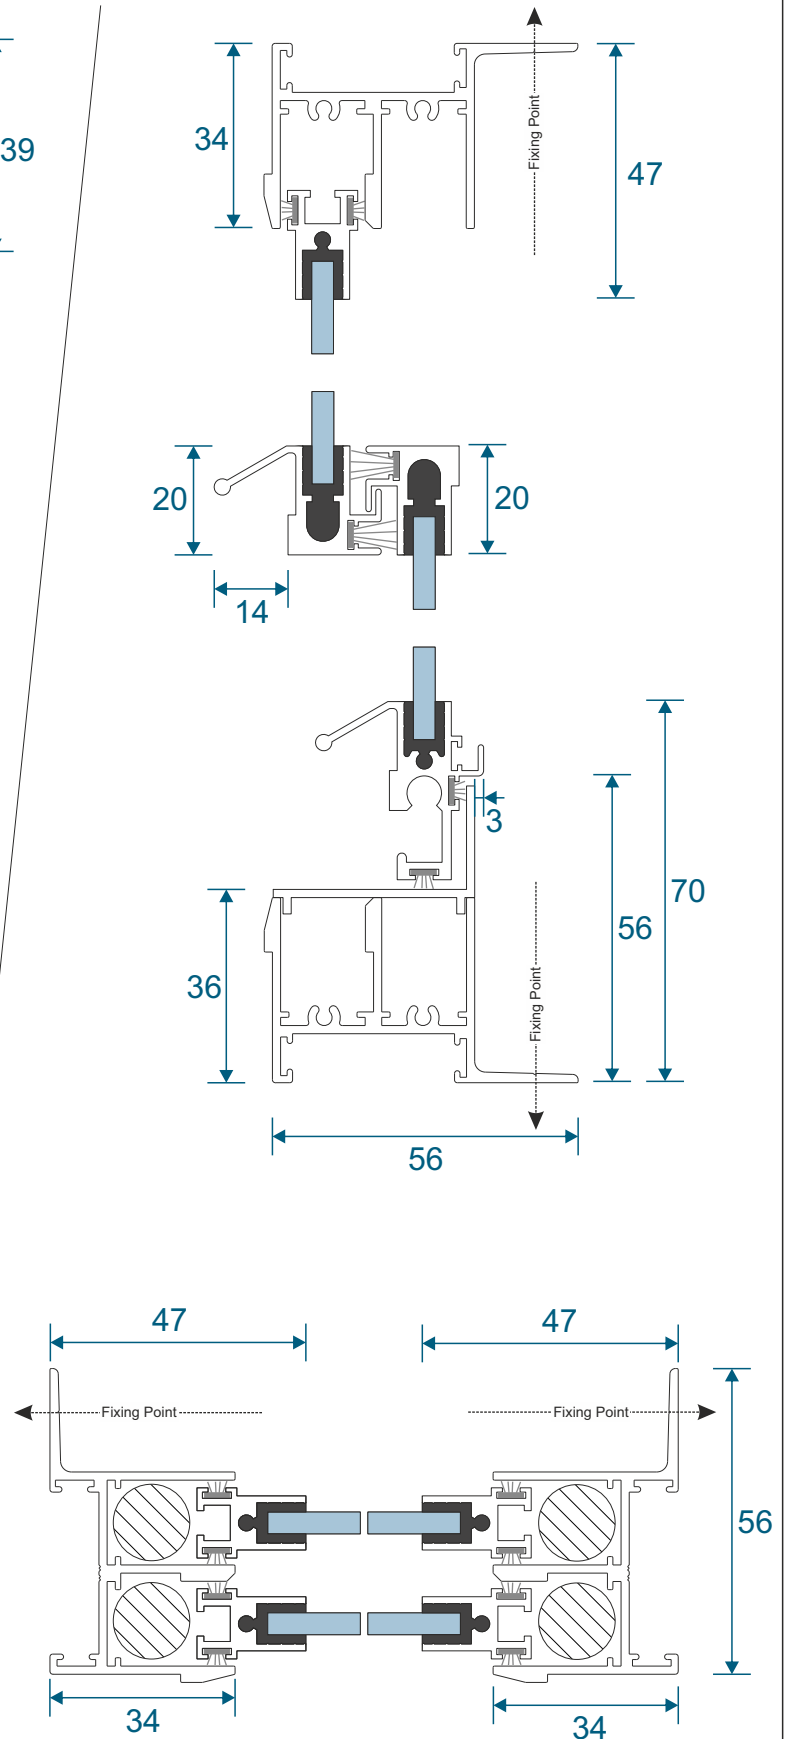

SG42 - Face Fix Sides

SG41 - Reveal Fix Top / Bottom

SG43 - Reveal Fix Sides

Outer Frames - Tilt Back

SG44 - Face Fix Top / Bottom

SG46 - Face Fix Sides

SG45 - Reveal Fix Top / Bottom

SG47 - Reveal Fix Sides

Panel Parts

SG64 - Sides / Top Bar

SG62 - Interlock

SG61 - Handle Interlock

SG63 - Extended Panel

SG87 - Outer Frame Bottom

SG77 - Panel Sides (TB)

SG78 - Top & Bottom (TB)

SG79 - Interlock (TB)

SG80 - Interlock (TB)

Non-Balanced Vertical Slider

Face Fix

Reveal Fix

Balanced Vertical Slider

Face Fix

Reveal Fix