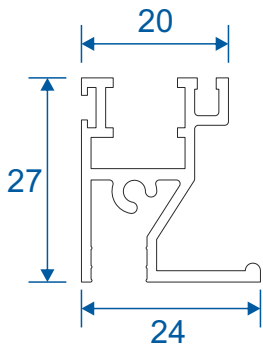

SG42 - Face Fix Sides

SG41 - Reveal Fix Top / Bottom

SG43 - Reveal Fix Sides

Outer Frames - Tilt Back

SG44 - Face Fix Top / Bottom

SG46 - Face Fix Sides

SG45 - Reveal Fix Top / Bottom

SG47 - Reveal Fix Sides

Panel Parts

SG64 - Sides / Top Bar

SG62 - Interlock

SG61 - Handle Interlock

SG63 - Extended Panel

SG87 - Outer Frame Bottom

SG77 - Panel Sides (TB)

SG78 - Top & Bottom (TB)

SG79 - Interlock (TB)

SG80 - Interlock (TB)

Non-Balanced Vertical Slider

Face Fix

Reveal Fix

Balanced Vertical Slider

Face Fix

Reveal Fix