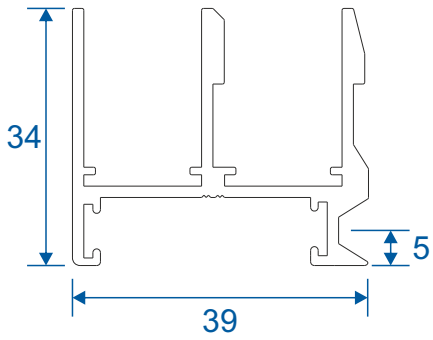

Vertical Slider Secondary

Slim Line Equal Leg Section Guide

Non-Balanced, Balanced & Balanced Tilt Back

DURATION
WINDOWS

Contents

Parts

Outer Frames - Balanced & Non-Balanced	3
Outer Frames - Tilt Back	4
Panels Parts - All Three Systems	5

Sections

Non-Balanced V/S - Face & Reveal Fixed	6
Balanced V/S - Face & Reveal Fixed	7
Tilt Back V/S - Face Fixed	8
Tilt Back V/S - Reveal Fixed	9

Outer Frames - Balanced & Non Balanced

SG40 - Face Fix Top / Bottom