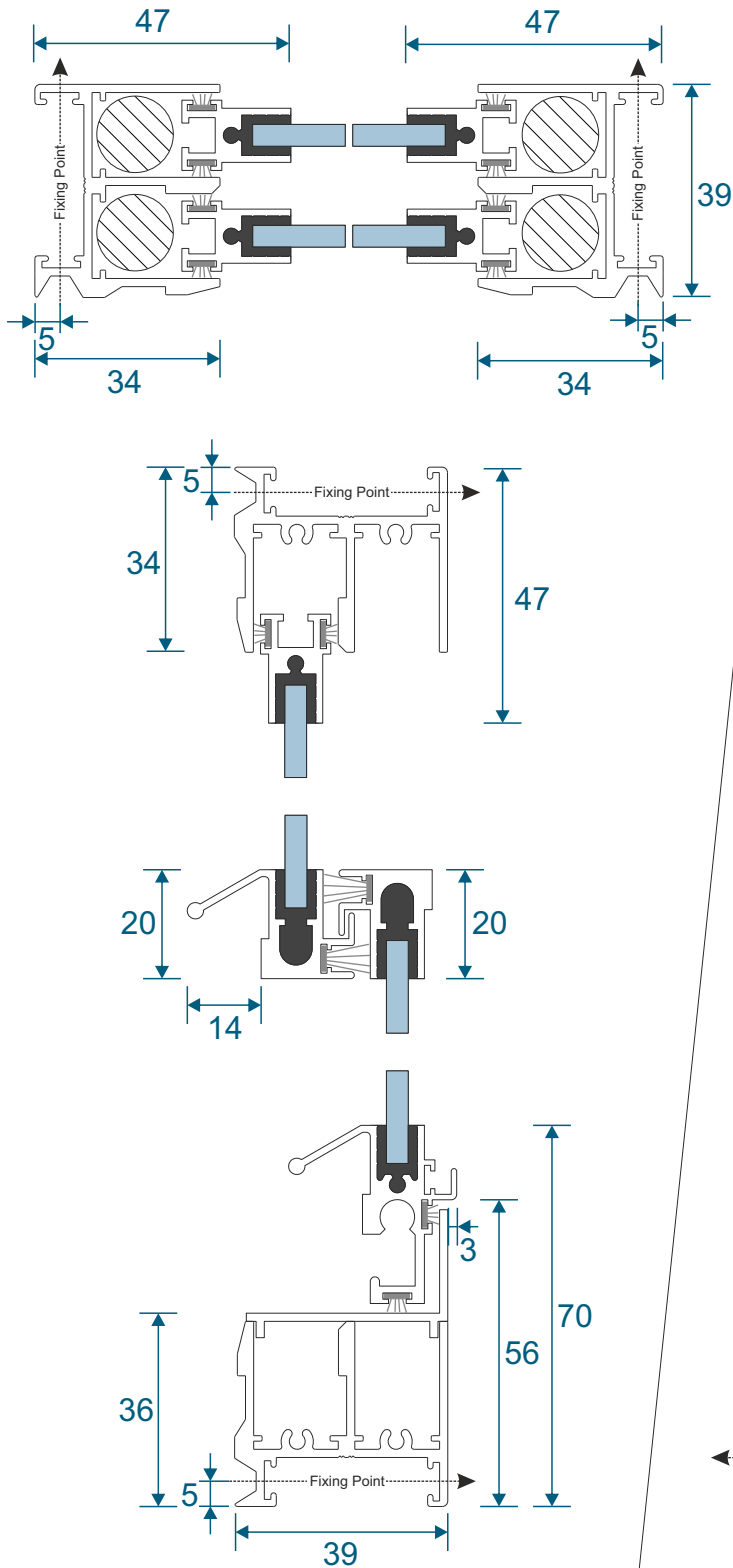

SG42 - Face Fix Sides

SG41 - Reveal Fix Top / Bottom

SG43 - Reveal Fix Sides

Outer Frames - Tilt Back

SG44 - Face Fix Top / Bottom

SG46 - Face Fix Sides

SG45 - Reveal Fix Top / Bottom

SG47 - Reveal Fix Sides

Panel Parts

SG64 - Sides / Top Bar

SG62 - Interlock

SG61 - Handle Interlock

SG63 - Extended Panel

SG87 - Outer Frame Bottom

SG77 - Panel Sides (TB)

SG78 - Top & Bottom (TB)

SG79 - Interlock (TB)

SG80 - Interlock (TB)

Non-Balanced Vertical Slider

Face Fix

Reveal Fix

Balanced Vertical Slider

Face Fix

Reveal Fix